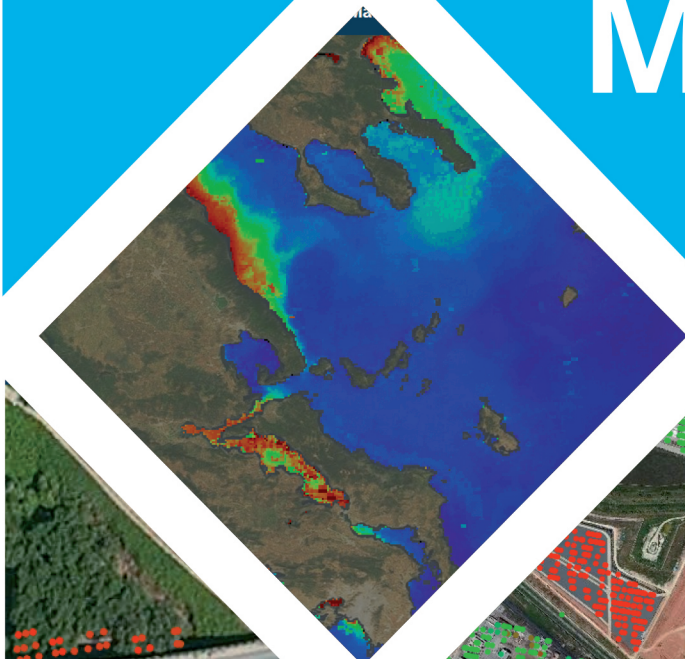

**Rheticus**<sup>®</sup>  
monitoring the evolution of our Earth

# SATELLITE EARTH MONITORING AS A SERVICE

[www.rheticus.eu](http://www.rheticus.eu)

# What Rheticus Does

From now on satellite-based information is at your fingertip. Simply log-in to the Web platform and get insightful analytics, statistics on parameters linked to eutrophication, such as chlorophyll, turbidity and transparency, near-real-time maps and alerts over your area of interest. Actionable information from continuous monitoring of infrastructures, work sites or marine coastal areas is here to assist you in decision-making and operational activities.